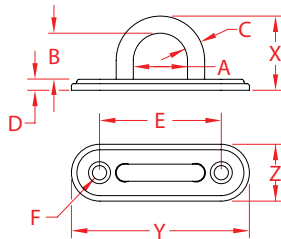

OBLONG PAD EYE

304 STAINLESS STEEL

Import

Stamped

ITEM	A	B	C	D	E	F	FASTENER	X (height)	Y (length)	Z (width)	WLL (lb)	WT (lb)	PACKAGING TYPE	EACH (qty)	INNER (qty)	CARTON (qty)	UPC
S3705-0005	0.51"	0.55"	0.19"	0.14"	1.50"	0.18"	#8	0.87"	1.75"	0.63"	450	0.04	POLYBAG	1	5	100	791506057338
S3705-0006	0.63"	0.73"	0.23"	0.14"	1.80"	0.18"	#8	1.08"	2.50"	0.75"	500	0.06	POLYBAG	1	5	100	791506057345
S3705-0008	0.90"	0.84"	0.31"	0.19"	2.20"	0.21"	#10	1.32"	3.25"	1.01"	600	0.14	POLYBAG	1	5	100	791506057352
S3705-0010	1.11"	0.91"	0.35"	0.20"	2.50"	0.28"	#10	1.48"	4.00"	1.28"	800	0.23	POLYBAG	1	1	60	791506057369

NOTE:
ALL DIMENSIONS ARE NOMINAL (+/- 3%) AND ARE SUBJECT TO CHANGE WITHOUT NOTICE.